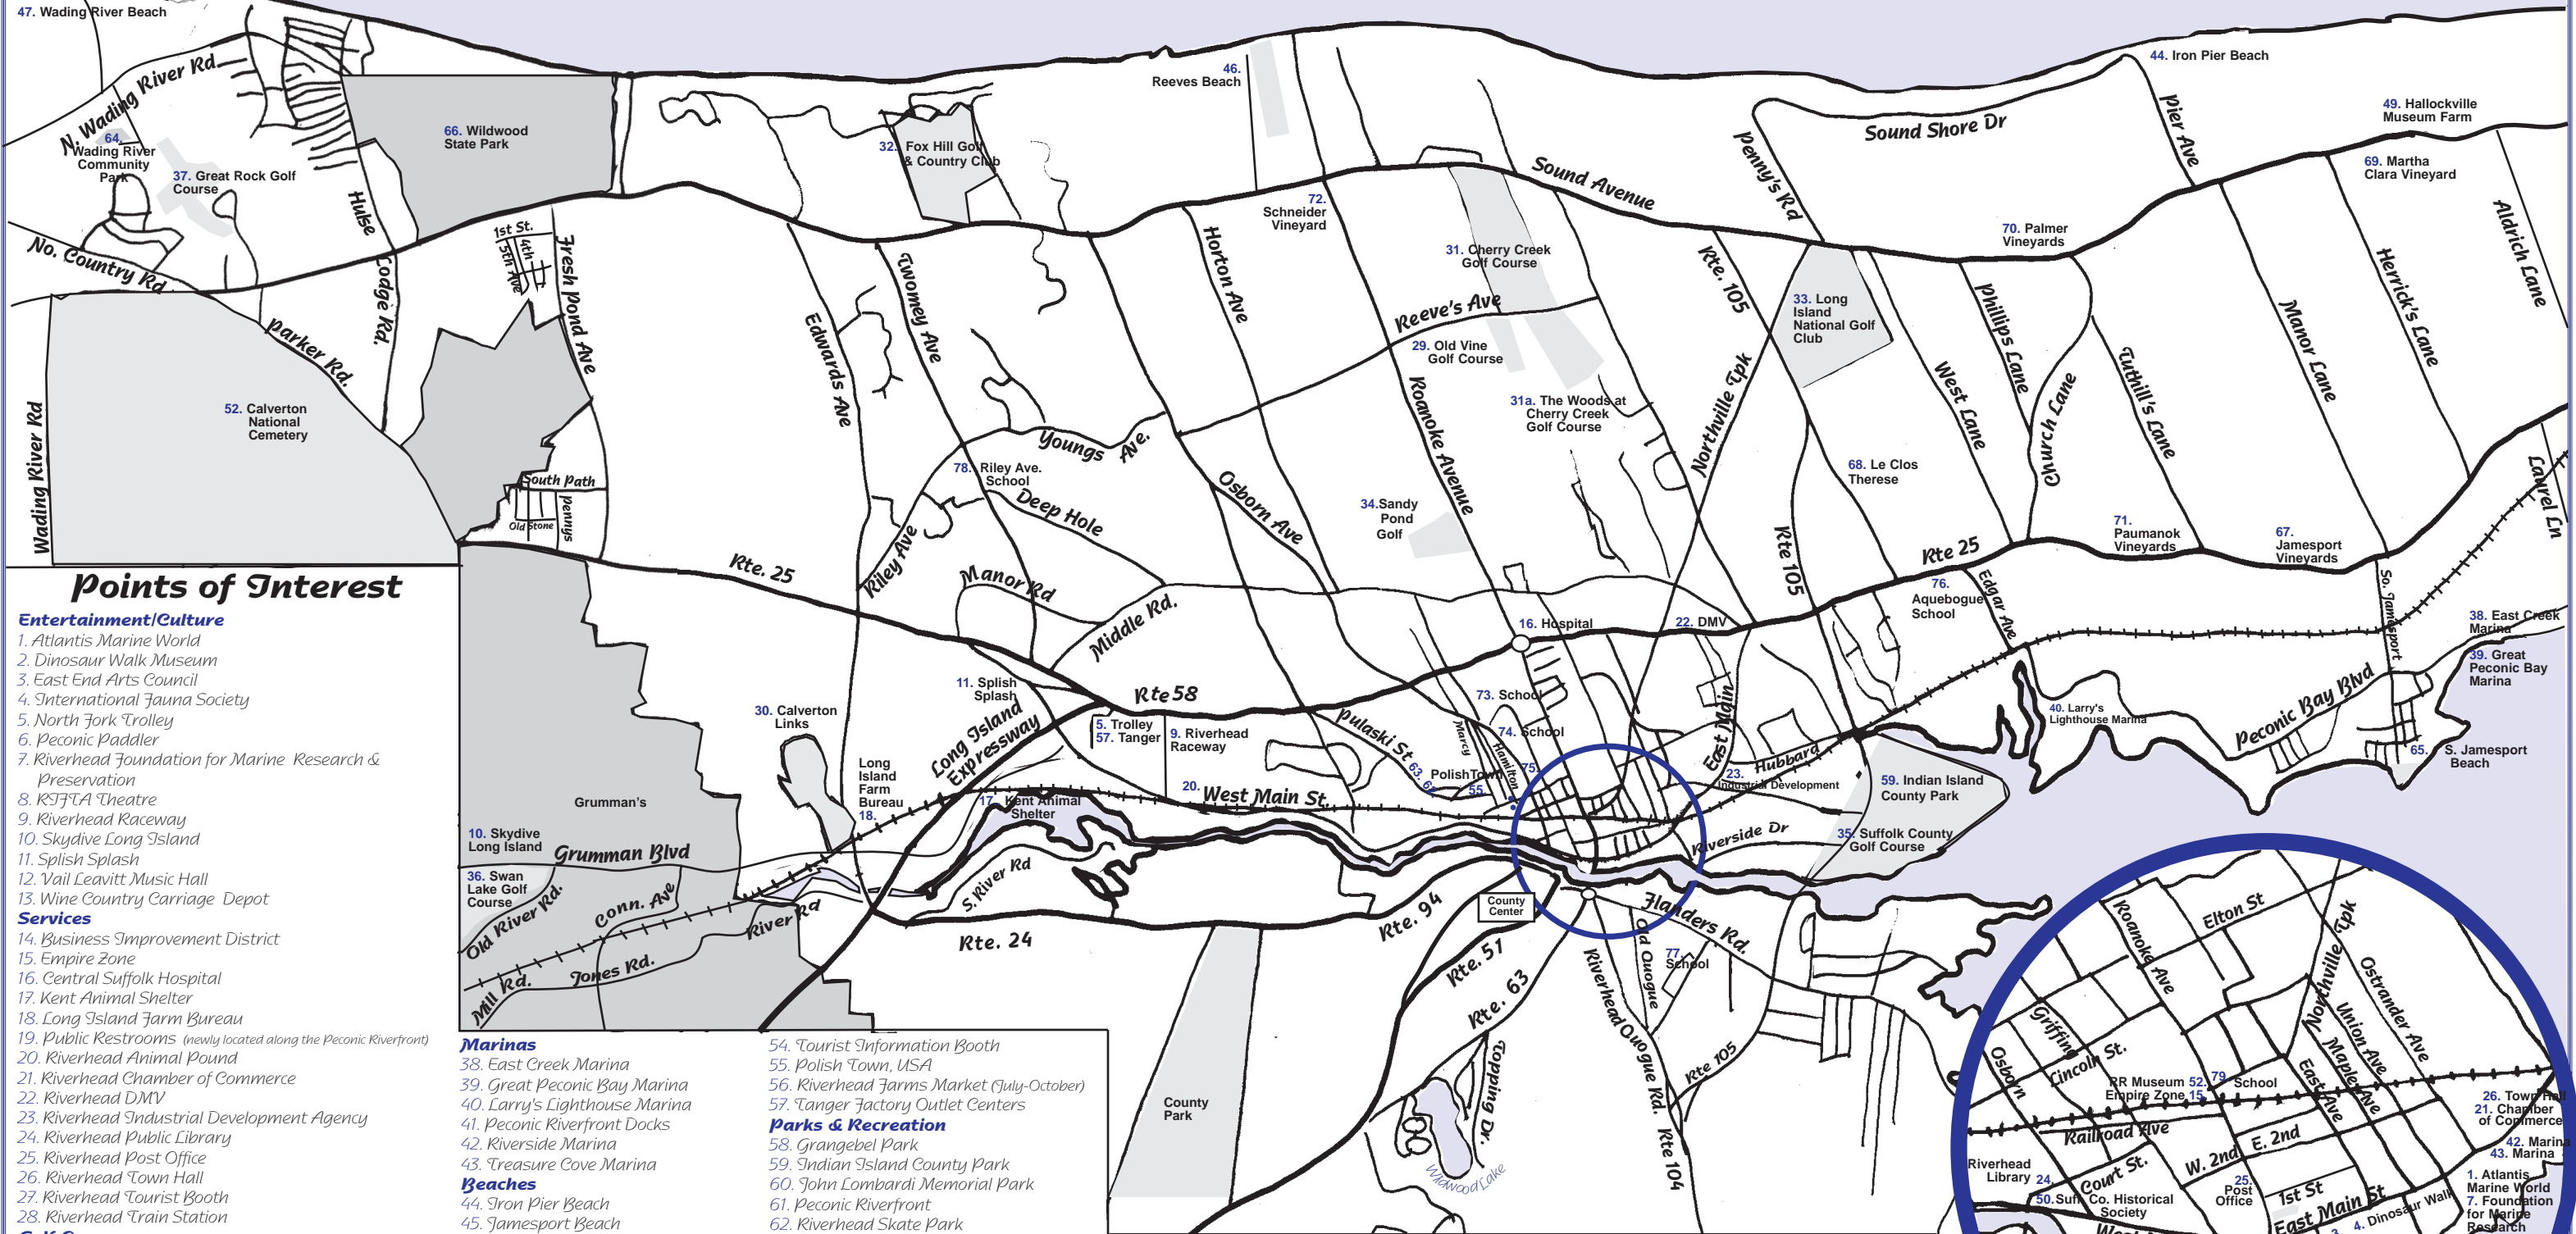

Long Island Sound

Points of Interest

Entertainment/Culture

1. Atlantis Marine World
2. Dinosaur Walk Museum
3. East End Arts Council
4. International Fauna Society
5. North Fork Trolley
6. Peconic Paddler
7. Riverhead Foundation for Marine Research & Preservation
8. KJFTA Theatre
9. Riverhead Raceway
10. Skydive Long Island
11. Splish Splash
12. Vail Leavitt Music Hall
13. Wine Country Carriage Depot

Services

14. Business Improvement District
15. Empire Zone
16. Central Suffolk Hospital
17. Kent Animal Shelter
18. Long Island Farm Bureau
19. Public Restrooms (newly located along the Peconic Riverfront)
20. Riverhead Animal Pound
21. Riverhead Chamber of Commerce
22. Riverhead DMV
23. Riverhead Industrial Development Agency
24. Riverhead Public Library
25. Riverhead Post Office
26. Riverhead Town Hall
27. Riverhead Tourist Booth
28. Riverhead Train Station

Marinas

38. East Creek Marina
39. Great Peconic Bay Marina
40. Larry's Lighthouse Marina
41. Peconic Riverfront Docks
42. Riverside Marina
43. Treasure Cove Marina

Beaches

44. Iron Pier Beach
45. Jamesport Beach
46. Reeves Beach
47. Wading River Beach

Parks & Recreation

58. Grangebel Park
59. Indian Island County Park
60. John Lombardi Memorial Park
61. Peconic Riverfront
62. Riverhead Skate Park
63. Stotzky Memorial Park
64. Wading River Community Park
65. South Jamesport Town Beach & Park
66. Wildwood State Park